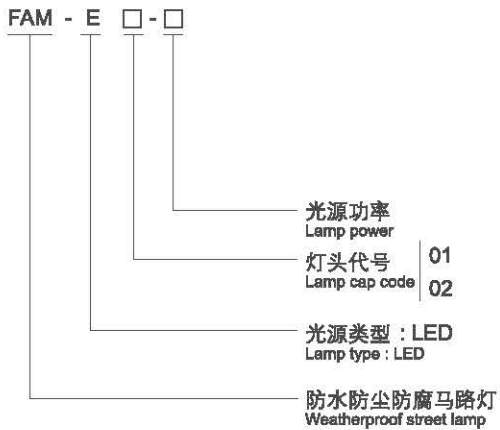

FAM-E 系列高效节能LED马路灯

Series High Efficiency Energy-saving LED Street Lamps

Waterproof

Dustproof

Corrosionproof

Street Lamps and Plaza Light Fixtures
马路、广场照明灯具系列

◆ 型号规格含义/Catalogue number logic

◆ 产品特点/Product features